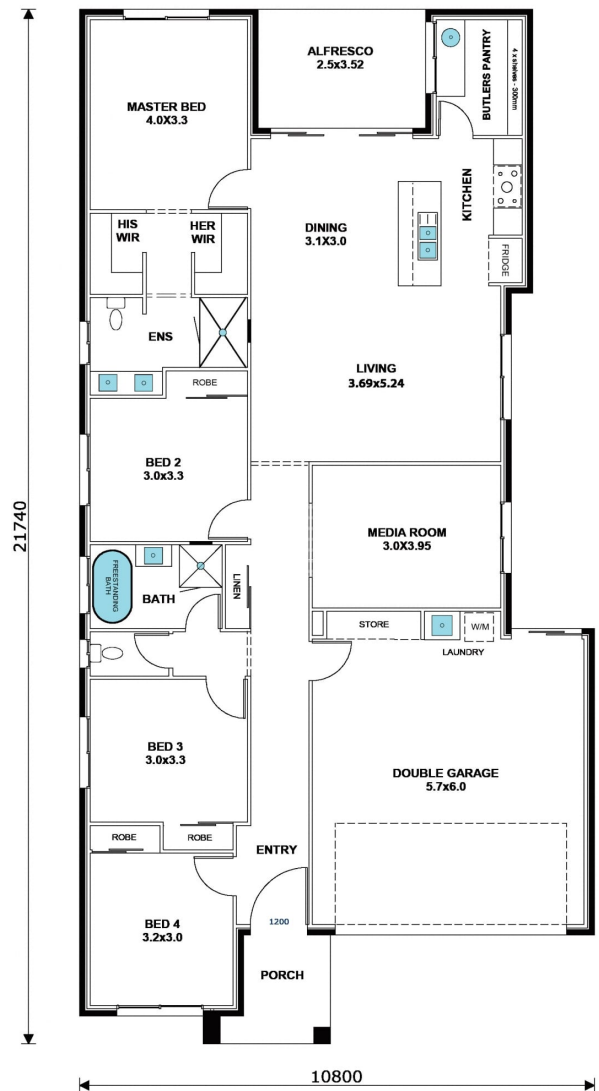

For more information, please phone our sales team on **07 5433 1111** or visit **northharbour.com.au**