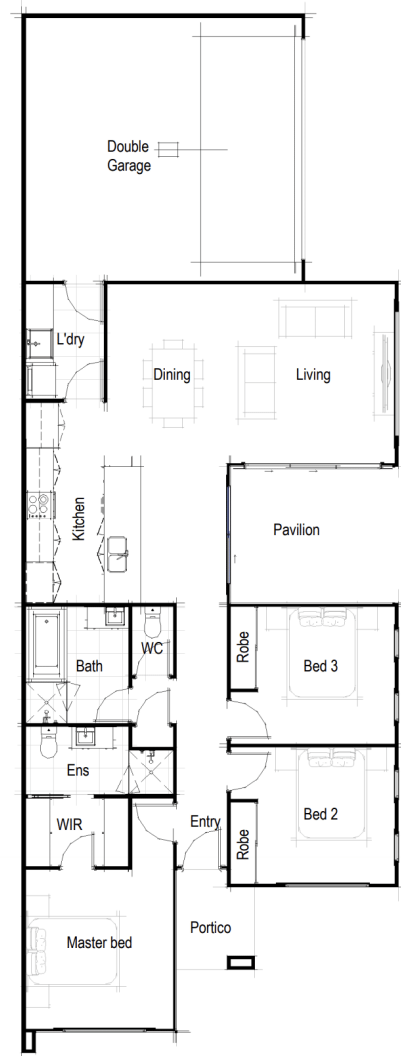

Corner Terrace Type A

3  2  1 

\$399,400

GALLERY |
Homes

For more information, please phone our sales team on
07 5433 1111 or visit northharbour.com.au