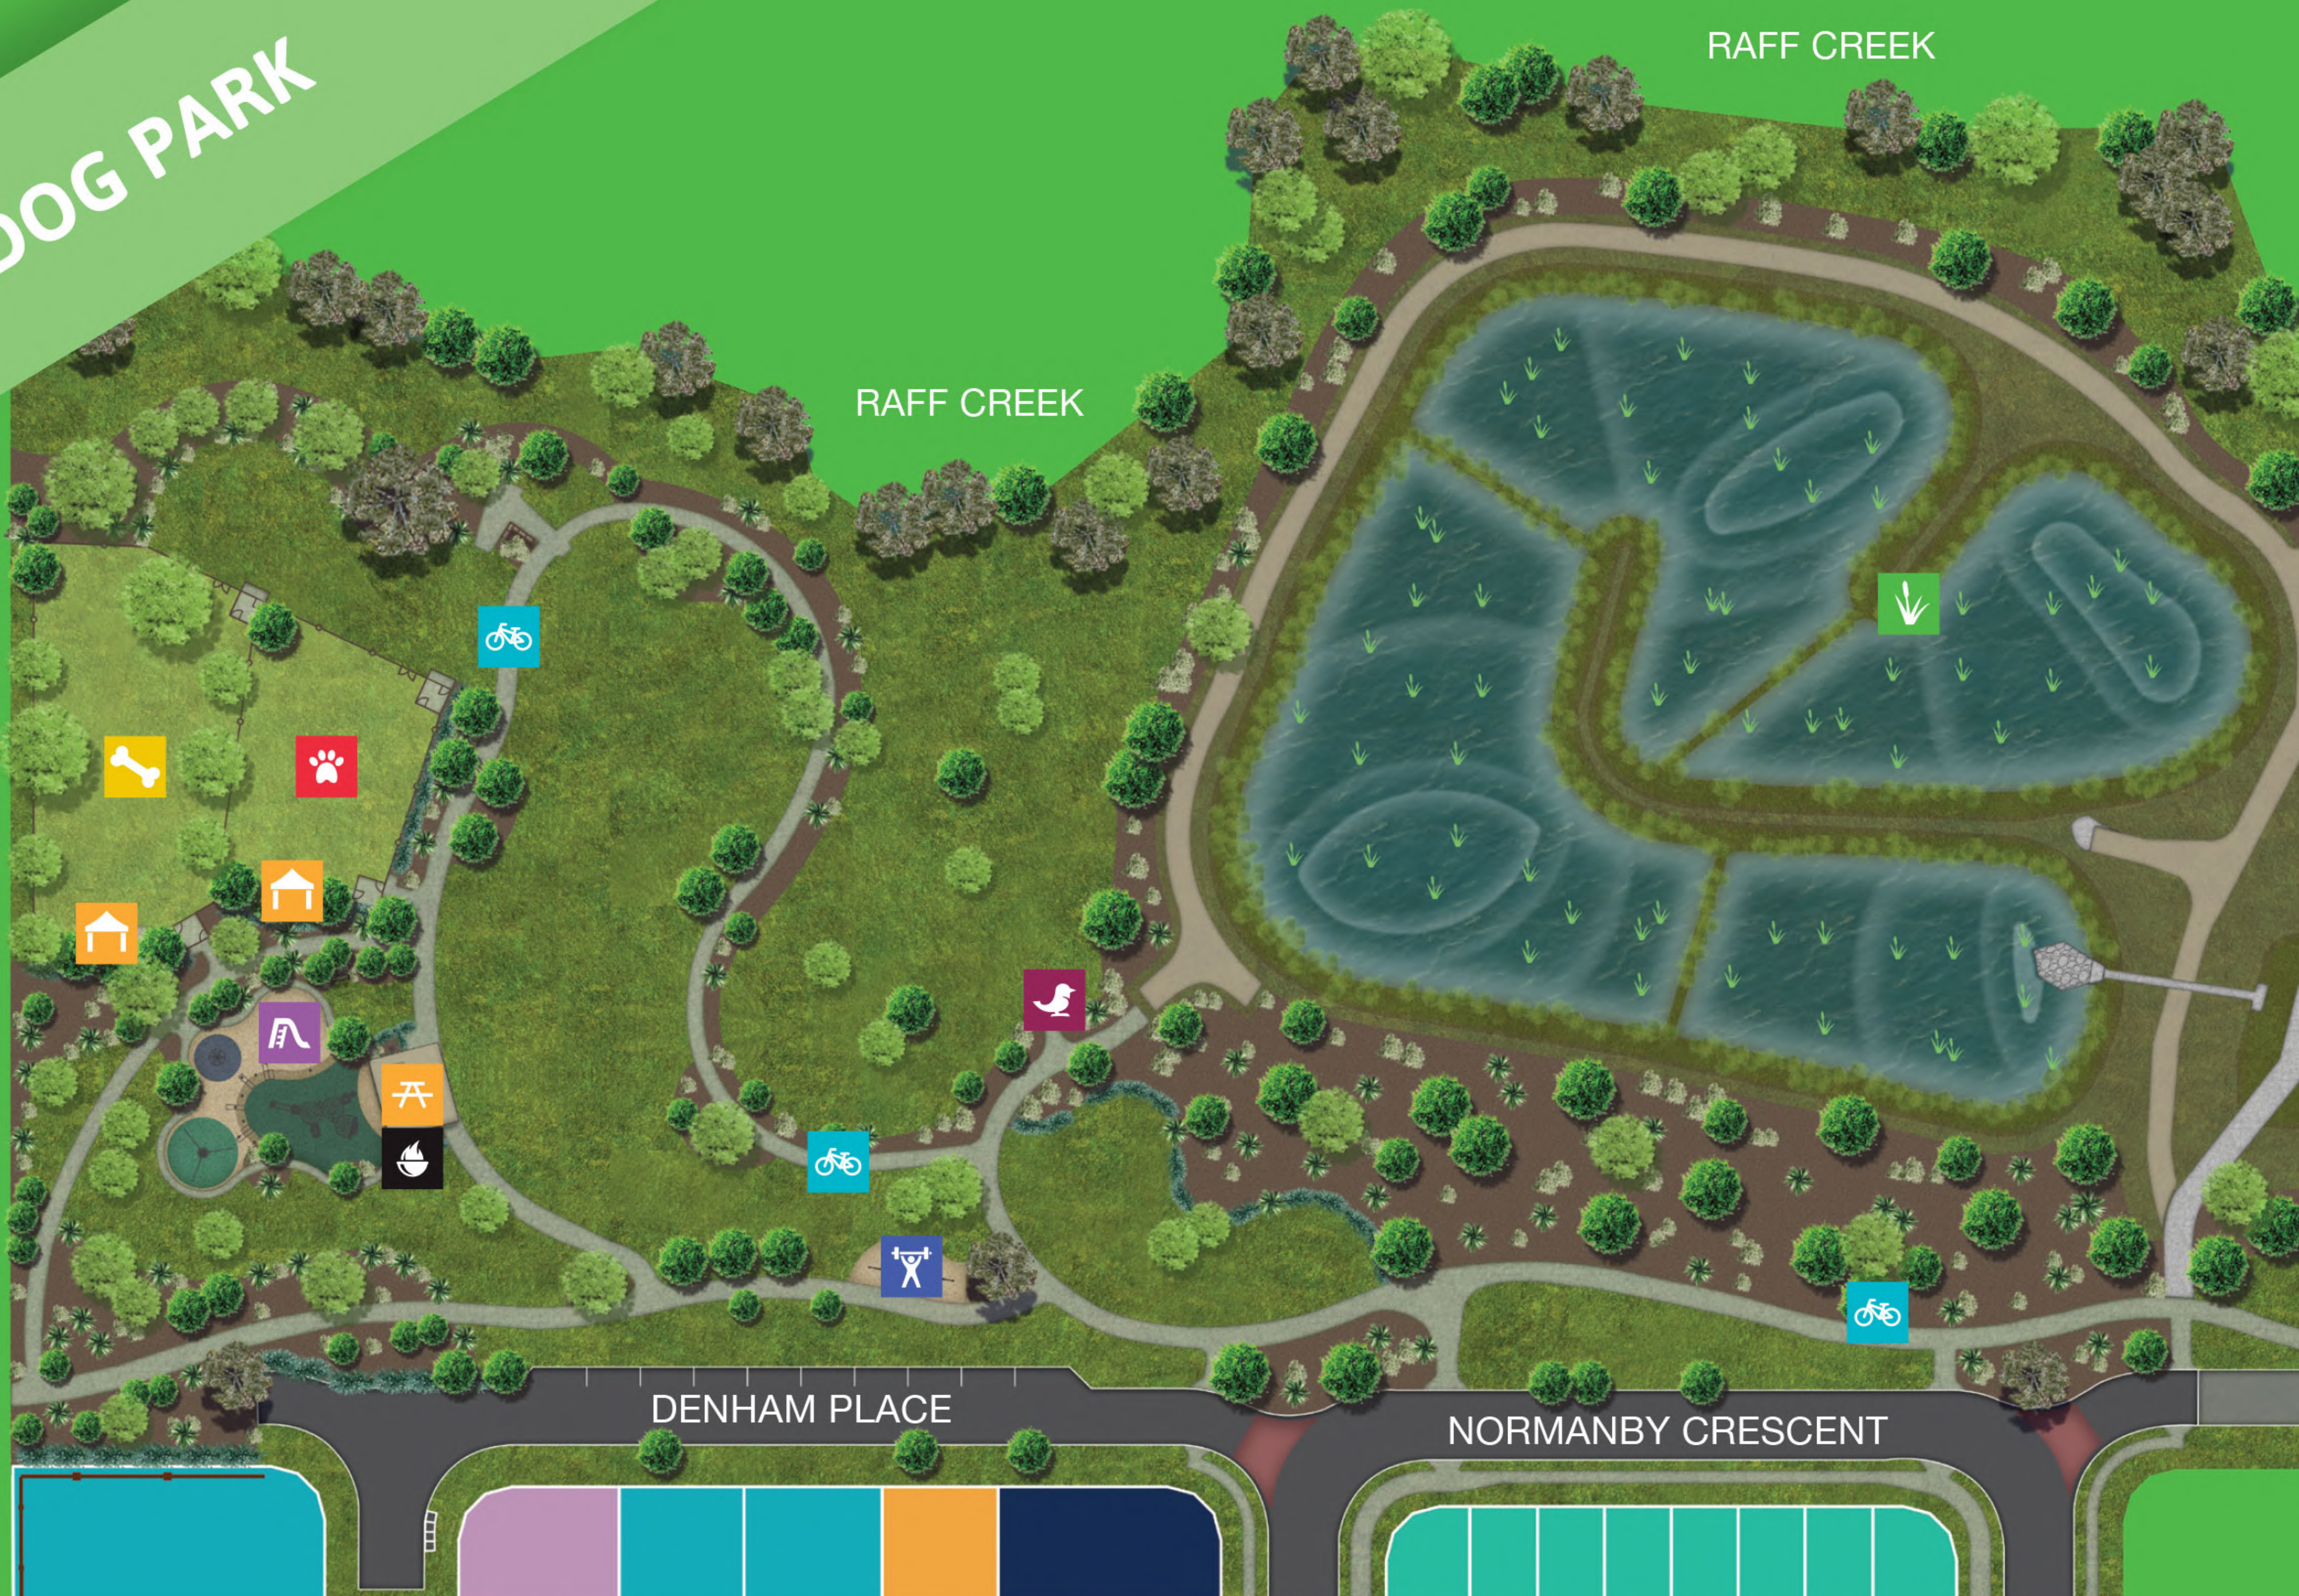

DOG PARK

Habitat Park

Habitat Park includes an off-leash dog area, a double picnic shelter, play and fitness equipment, BBQs, bird watching hide and wetlands.

Park Key

- | | | | |
|---|---------------------|---|-----------------------|
|  | Barbeque Facilities |  | Double Picnic Shelter |
|  | Playground |  | Shaded Area |
|  | Bikeway Path |  | Small Dog Park |
|  | Fitness Stations |  | Large Dog Park |
|  | Wetlands |  | Bird Hide |